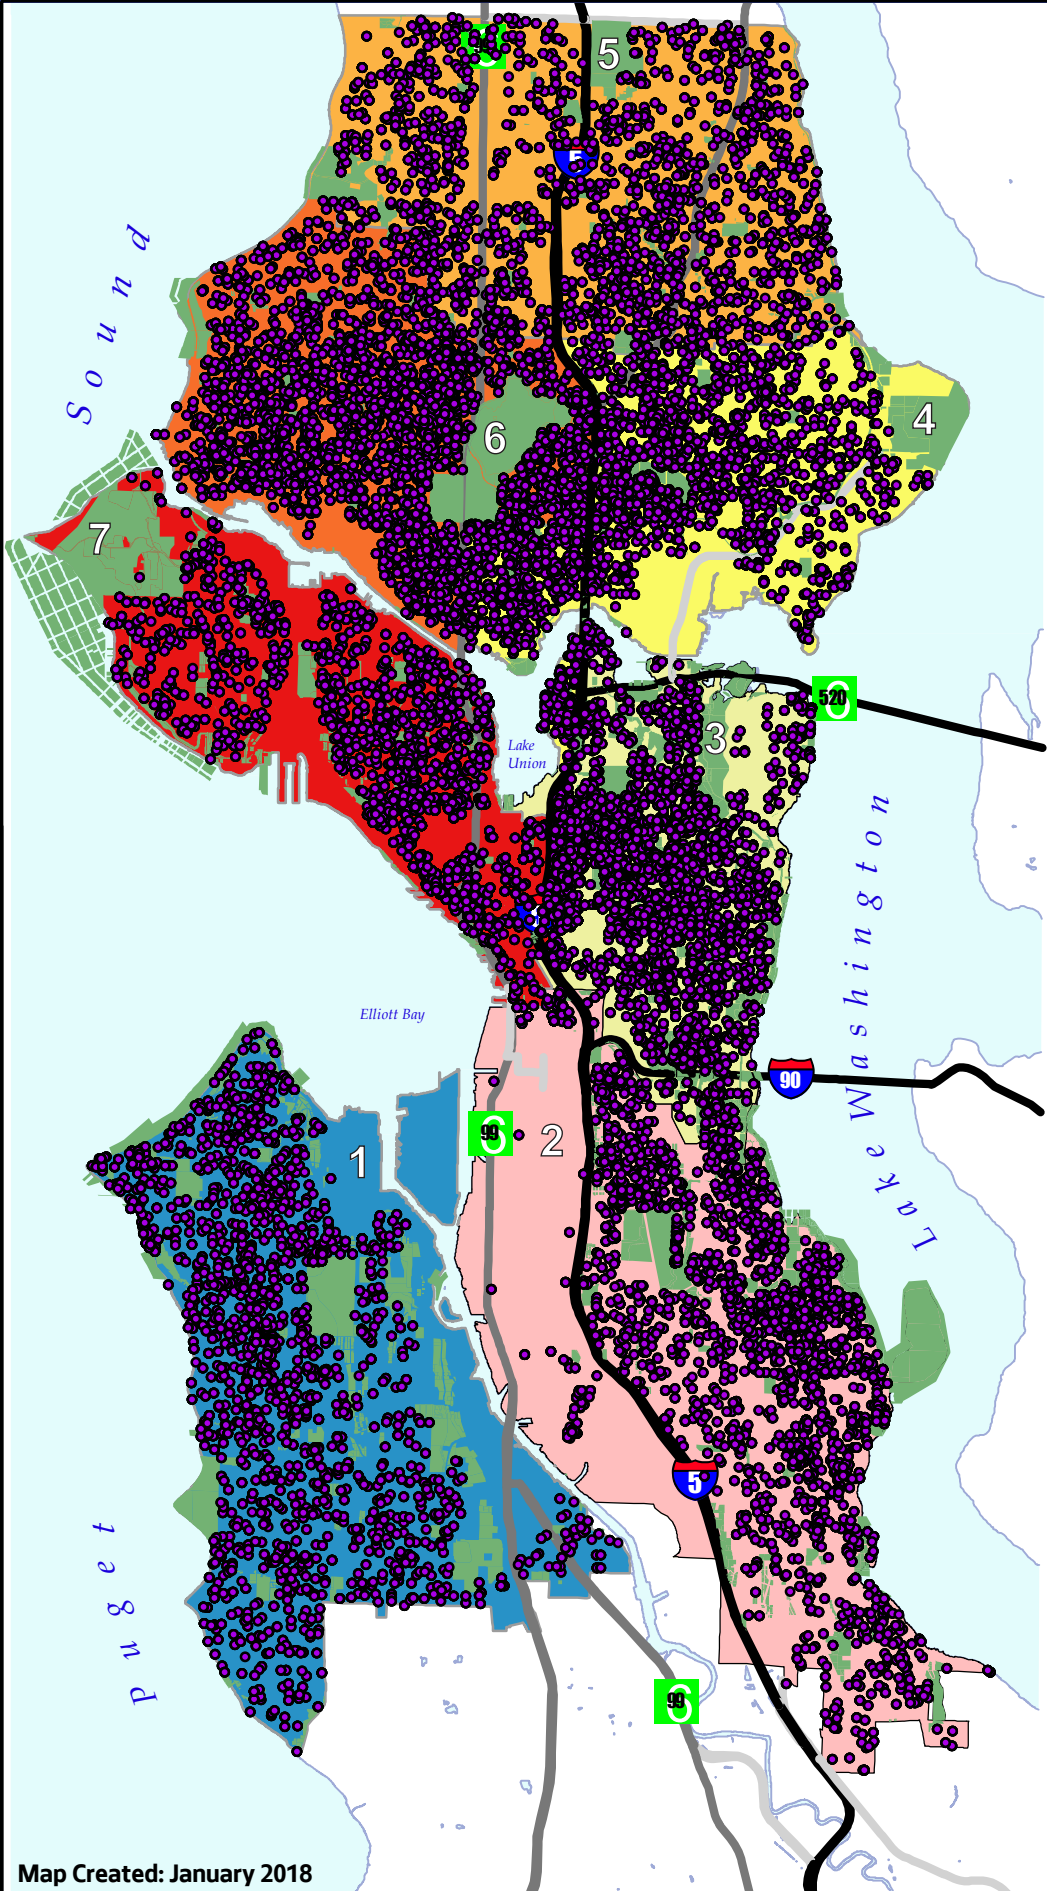

Democracy Voucher Program: Participation by Council District

Seattle
Ethics & Elections
Commission

This map shows Seattle residents who submitted at least one Democracy Voucher to a participating candidate.

Legend

- Voucher Participant
- Parks
- Waterbodies
- 520 520
- 99 99
- 5 I-5
- 90 I-90
- Council District 1
2,172 residents participated
- Council District 2
2,664 residents participated
- Council District 3
3,731 residents participated
- Council District 4
2,627 residents participated
- Council District 5
2,141 residents participated
- Council District 6
3,326 residents participated
- Council District 7
2,413 residents participated

Map Created: January 2018